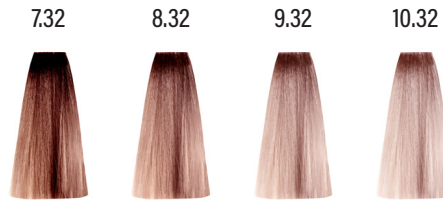

RosaNera

COSMETICS

NATURAL

ASH

ICY CHOCOLATE

ASH PEARL

VIOLET

VIOLET GOLD

WARM BEIGE

COPPER

MAHOGANY

RED

CHOCOLATE

SUPERLIFT

TONER & CORRECTORS

Color
SHOCK